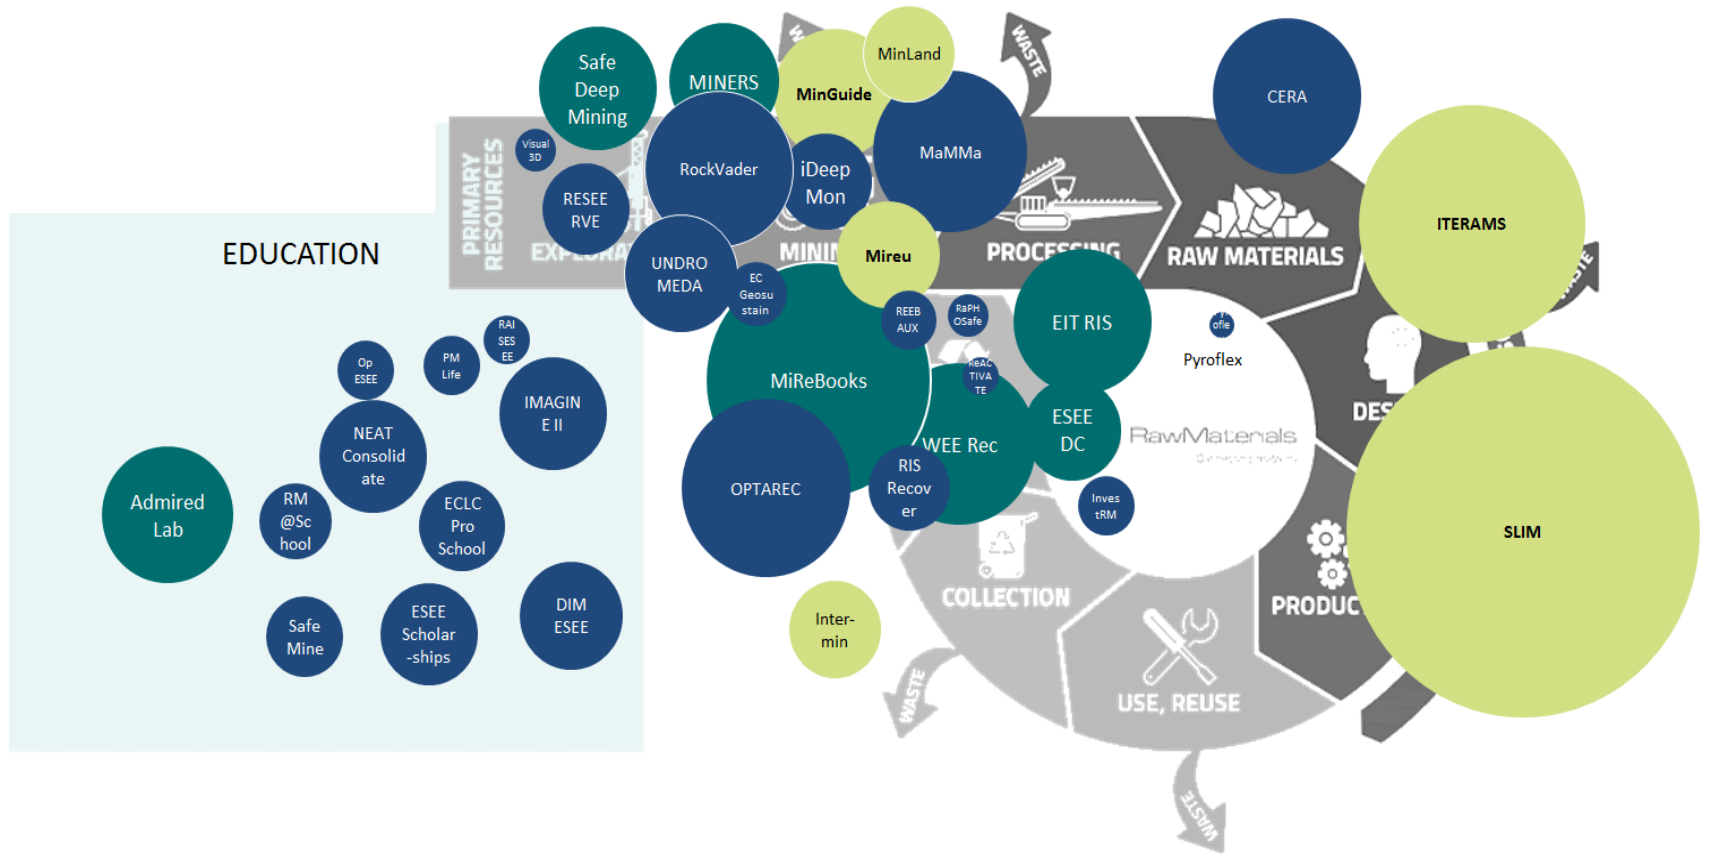

# Montanuniversität Leoben

## World-leading Mining University

- 178-year old technical university
- 4000 students
- 11 BSc and 14 MSc programs

# Regional Center Leoben

- Local community hub for Austrian raw materials stakeholders
- Education platform
- Outreach center to East and South East Europe

# Regional Center Leoben