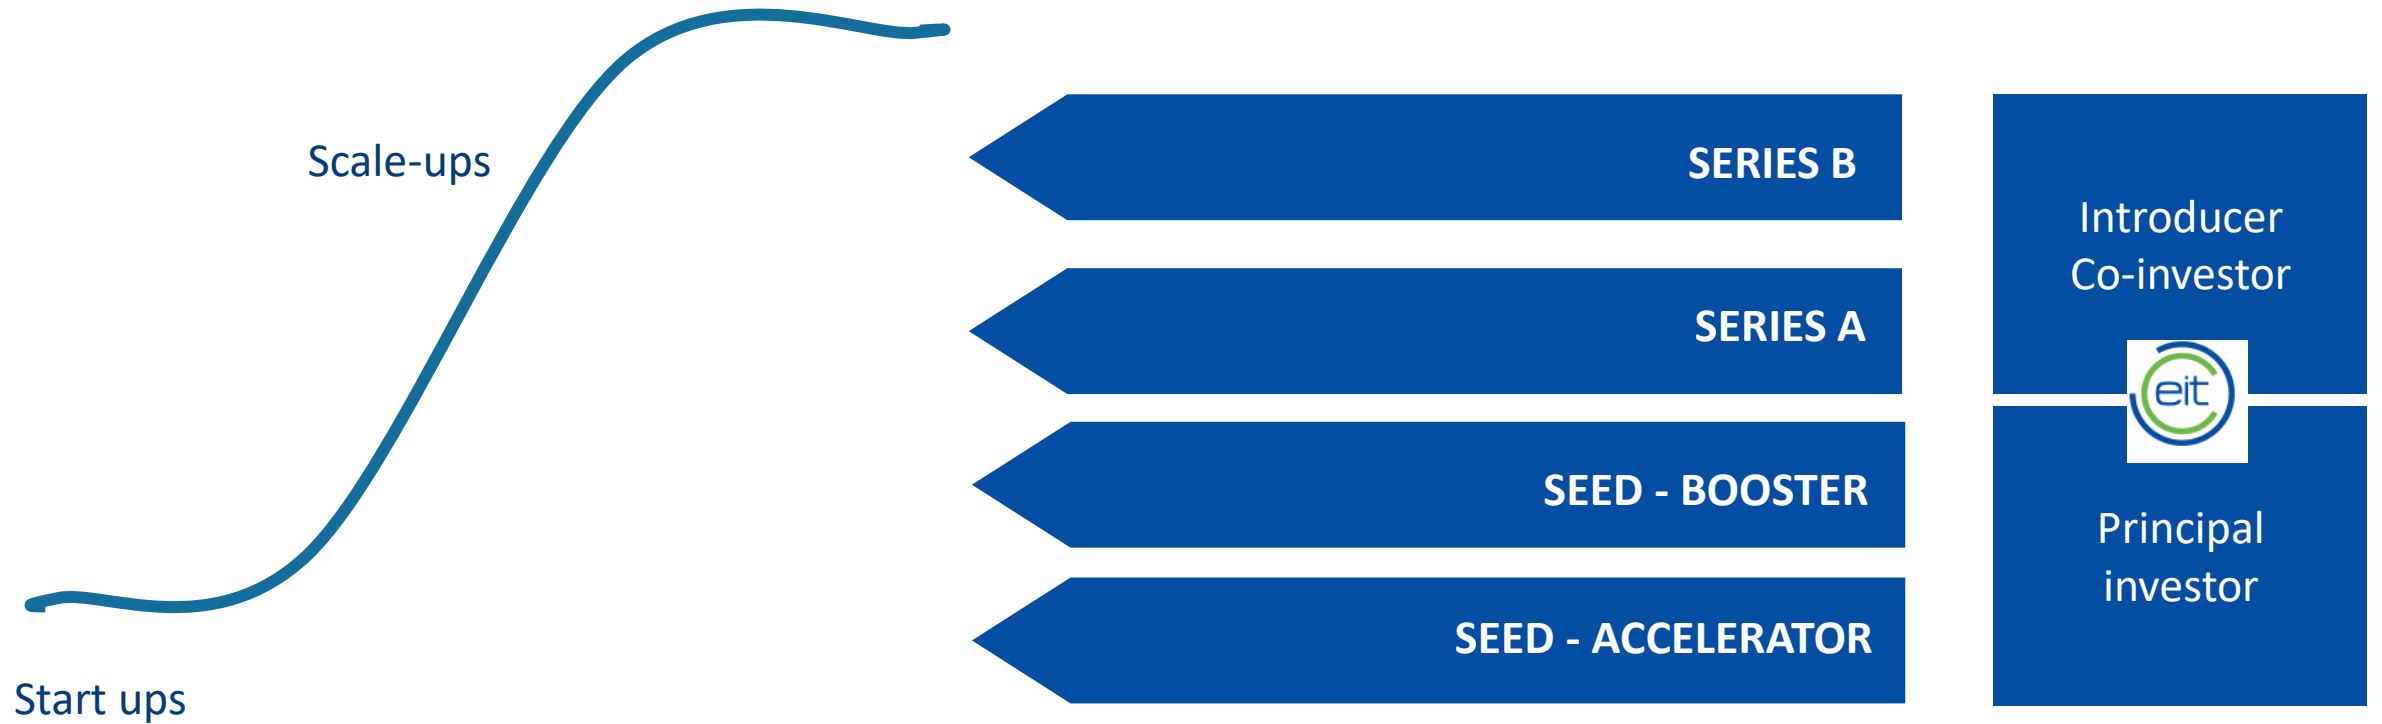

INVESTING IN INNOVATION